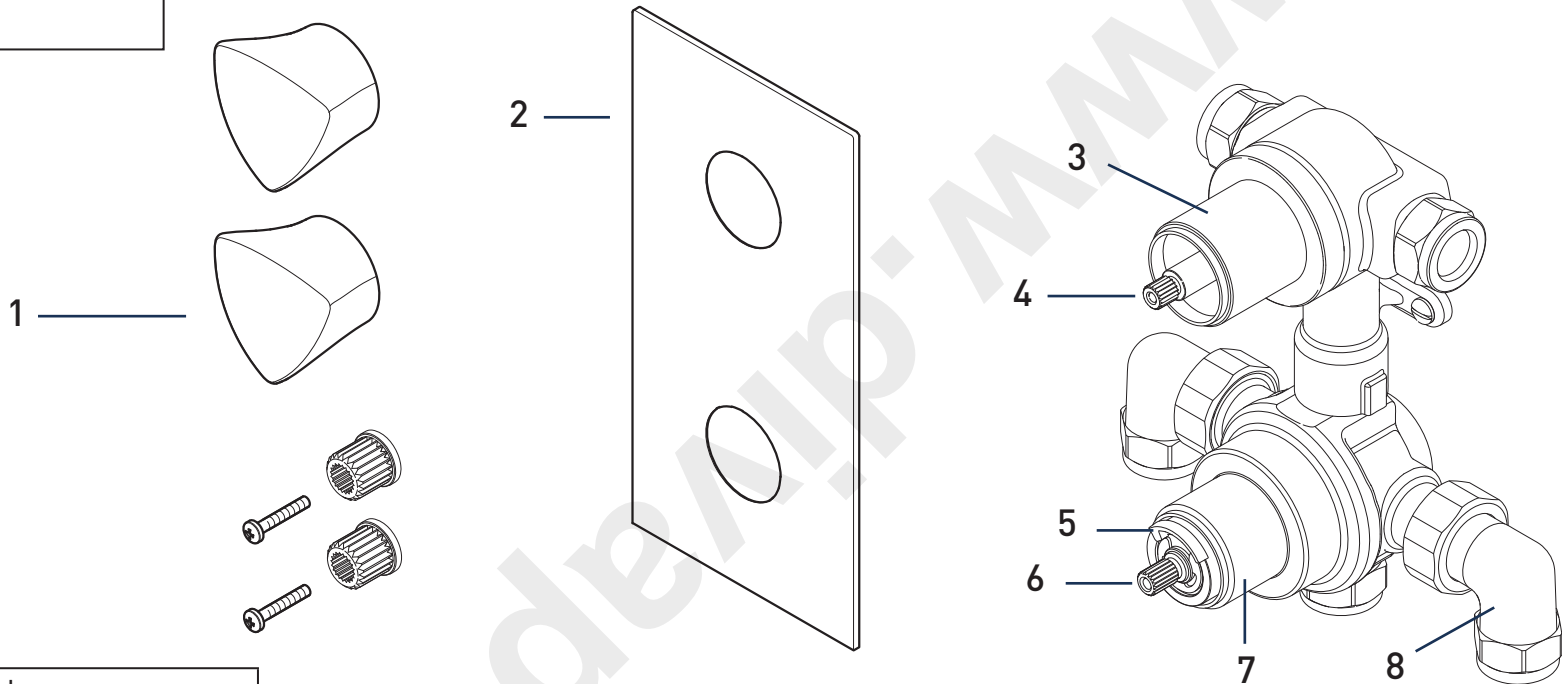

Product Code: BRG SHCDIV C

Revision: D1

1	Handle Assembly
2	Concealing Plate
3	Diverter Shroud
4	Diverter Valve
5	Temperature Stop
6	Thermostatic Cartridge
7	Temperature Shroud
8	Elbow Assey (Pair)
9	Fixings
10	Wall Outlet
11	Filter Washers
12	Flow Regulator
13	Flow Regulator
14	Inserts